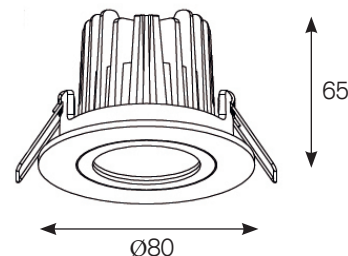

ATIK

Spots

Mini Downlight

- Schwenkbare LED-Leuchte zur Einbaumontage.
 - Der Klassiker: Lochmass 68mm
 - International Protection: IP44
 - Solides Gehäuse aus Aluminium Druckguss.
 - Inklusive leistungsfähigem dimmbarem Treiber (Phase-Cut) und hocheffizientem COB.
-
- *Recessed tilting LED-luminaire.*
 - *The classic: Cut-Out 68mm*
 - *International Protection: IP44*
 - *Solid housing made of die-cast aluminium.*
 - *Including high-performance dimmable driver (phase-cut) and highly efficient COB.*

Cut-Out: 68

INFORMATION

KELVIN	3000	
LUMEN	max. 700Lm	
CRI	>90	
WATT	max. 7W	
TREIBER DRIVERS	dimmbarer Treiber (edge-cut) dimmable driver (edge-cut)	Optional: DALI
FARBEN COLOURS	weiss, nickel brush white, nickel brush	
REFLEKTOR REFLECTOR	36°	
ARTIKEL NUMMER ARTICLE NUMBER	Weiss / White: 10-3-930-700-36 Nickel Brush: 10-1-930-700-36	